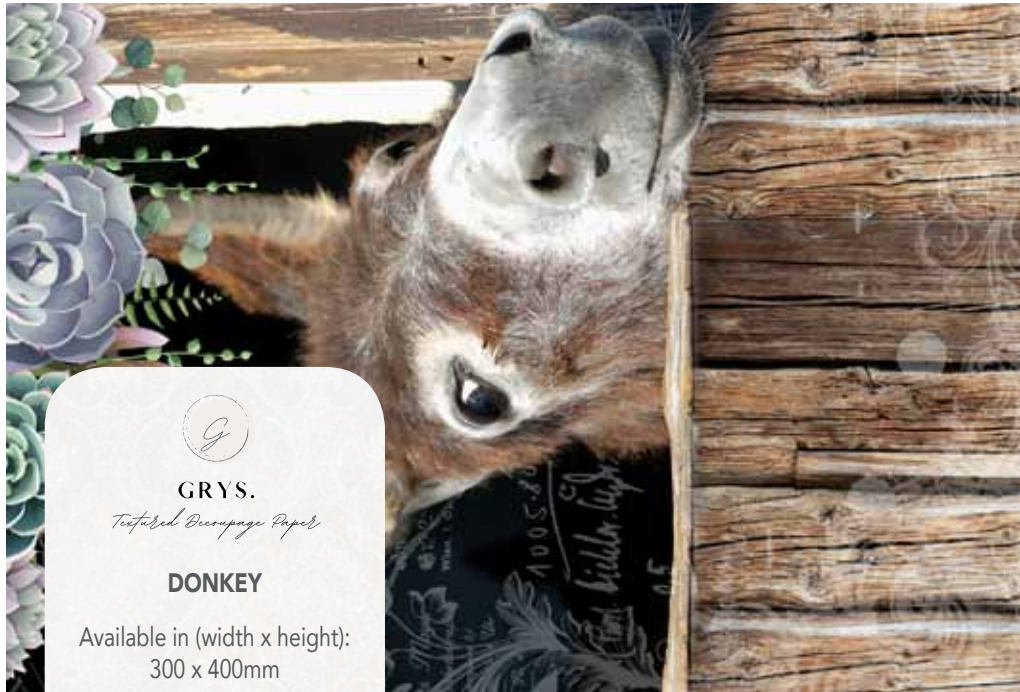

**GRYS.**

*Textured Decoupage Paper*

**OLD CAR**

Available in (width x height):

300 x 400mm

850 x 598mm

**GRYS.**

*Textured Decoupage Paper*

**RED PICK-UP**

Available in (width x height):

300 x 400mm

850 x 598mm

**GRYS.**

*Textured Decoupage Paper*

**DONKEY**

Available in (width x height):