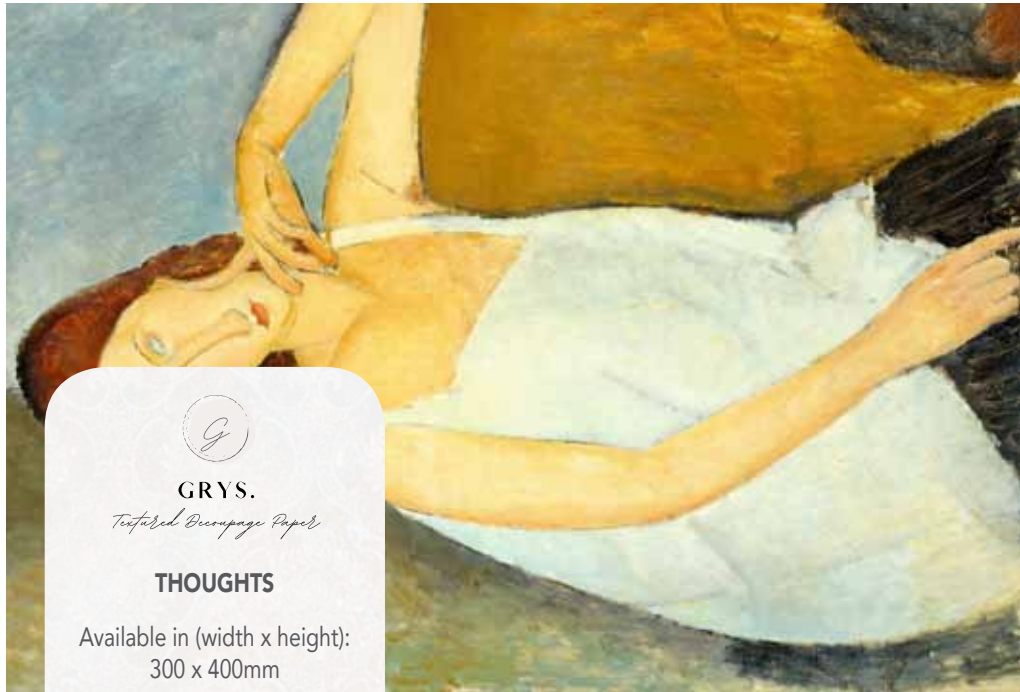

**GRYS.**

*Textured Decoupage Paper*

**DISORDERLY**

Available in (width x height):

300 x 400mm

900 x 598mm

**GRYS.**

*Textured Decoupage Paper*