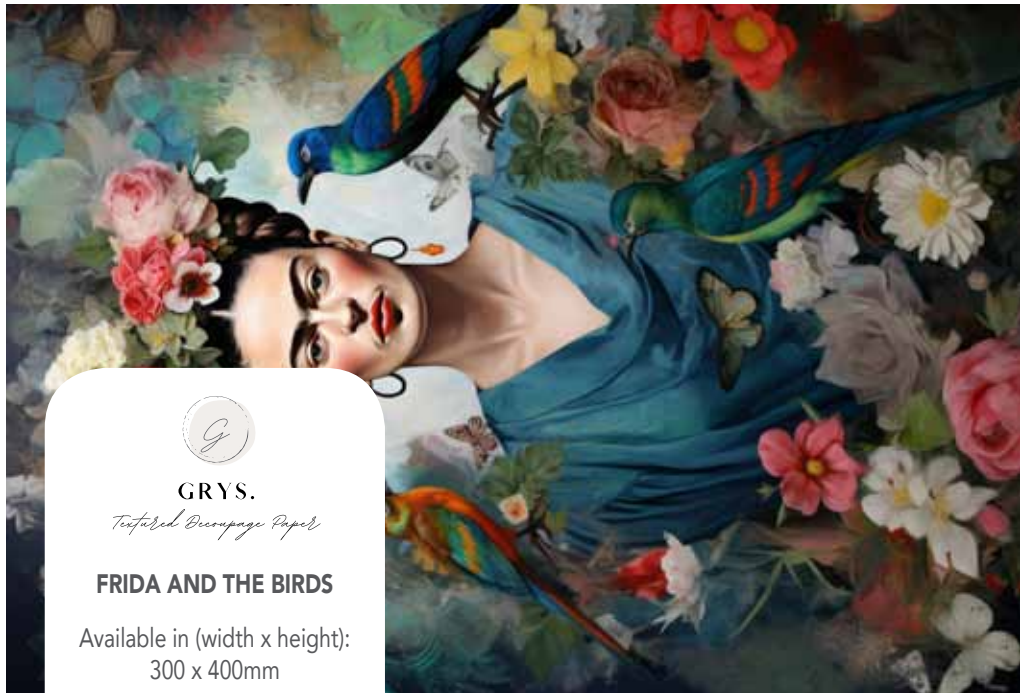

GRYS.

Textured Decoupage Paper

FRIDA AND THE BIRDS

Available in (width x height):

300 x 400mm

598 x 900mm