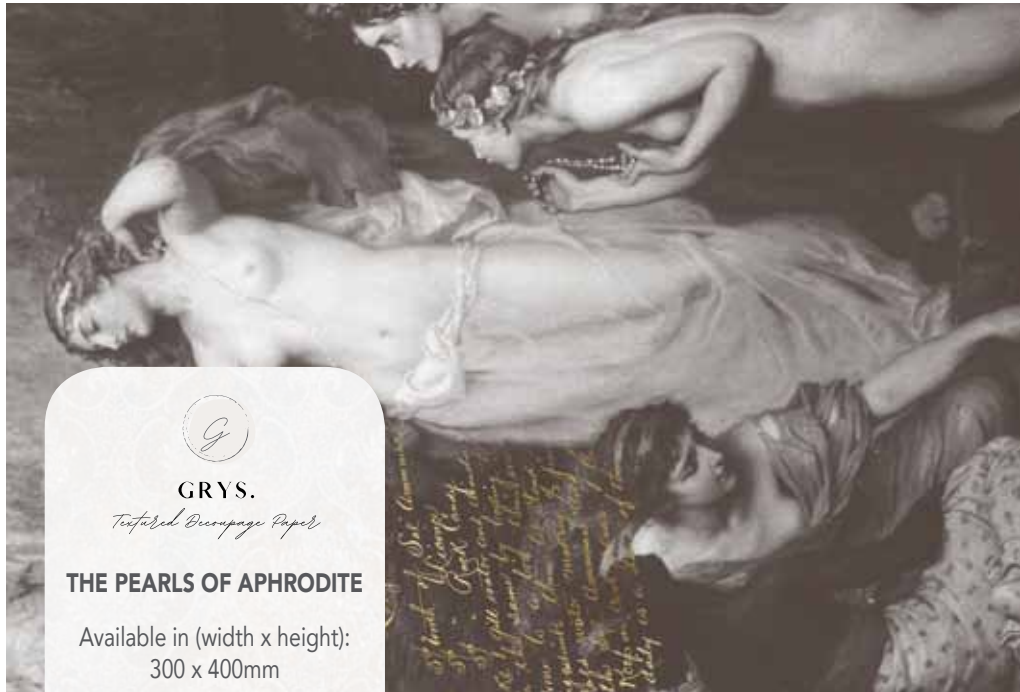

GRYS.

Textured Decoupage Paper

THE PEARLS OF APHRODITE

Available in (width x height):

300 x 400mm

850 x 598mm