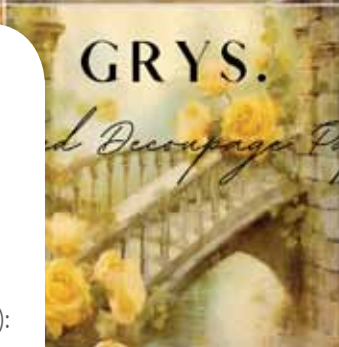

GRYS.

Textured Decoupage Paper

**SIZES -
SHINING YELLOW**

Available in (width x height):
598 x 900mm

GRYS.

Decoupage Paper