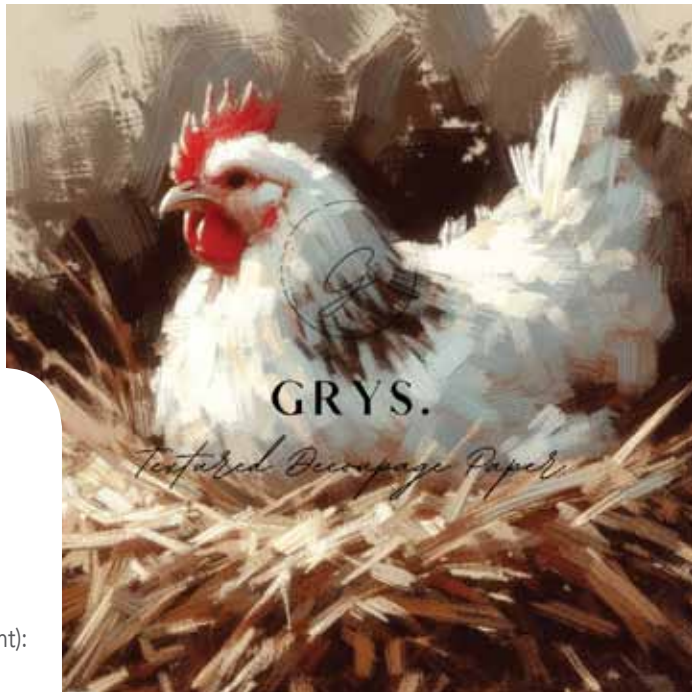

Available in (width x height):  
700 x 700mm

**GRYS.**

*Textured Decoupage Paper*

**NESTING**

Available in (width x height):  
700 x 700mm

**GRYS.**

*Textured Decoupage Paper*

**DAD'S CHAIR**