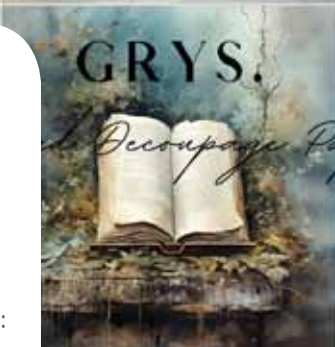

**GRYS.**

*Textured Decoupage Paper*

**SIZES –  
BEAUTY IN BLUE**

Available in (width x height):  
598 x 900mm

**GRYS.**

*Textured Decoupage Paper*

**SIZES –  
CORAL LADIES**

Available in (width x height):  
598 x 900mm