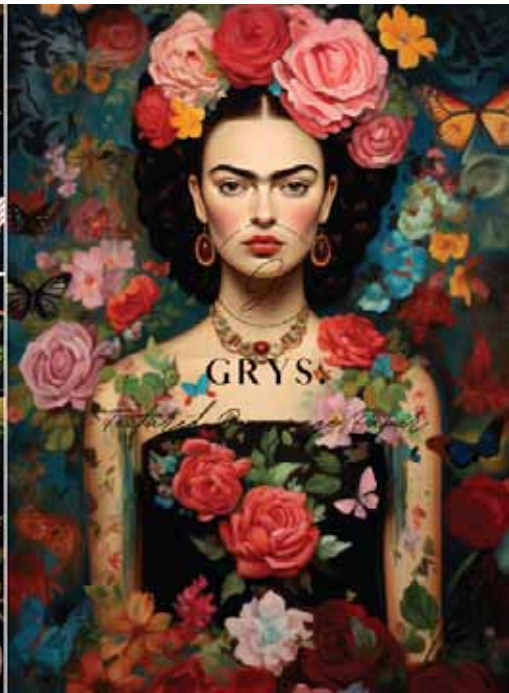

GRYS.

Textured Decoupage Paper

FRIDA IN PAIRS

Available in (width x height):

300 x 400mm

598 x 850mm