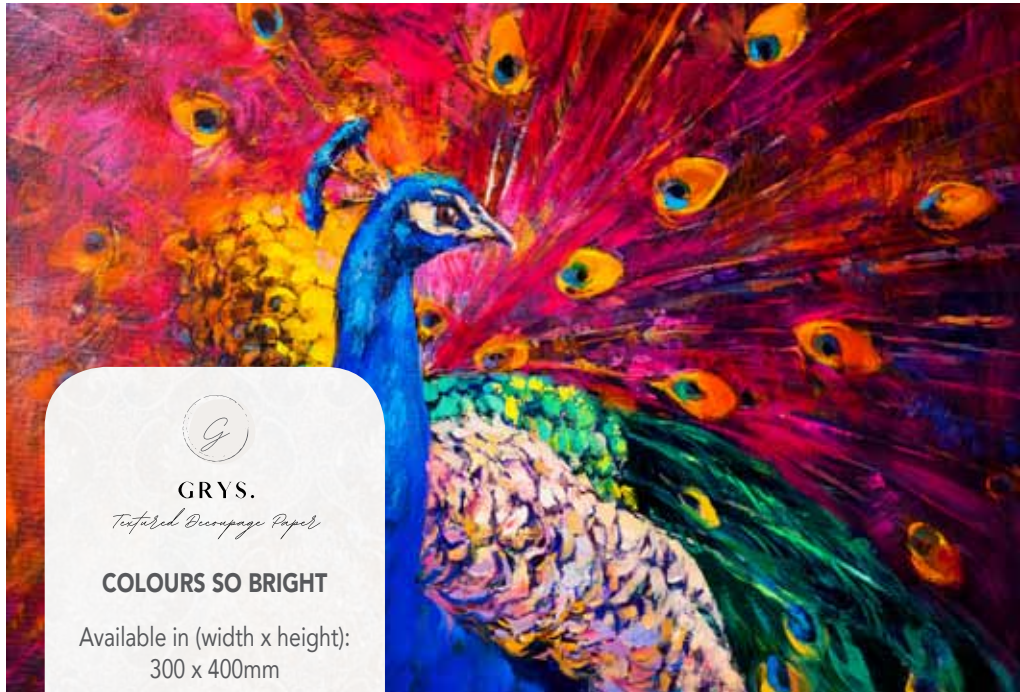

900 x 598mm

**GRYS.**

*Textured Decoupage Paper*

**FLOWER WALL**

Available in (width x height):

300 x 400mm

900 x 598mm

**GRYS.**