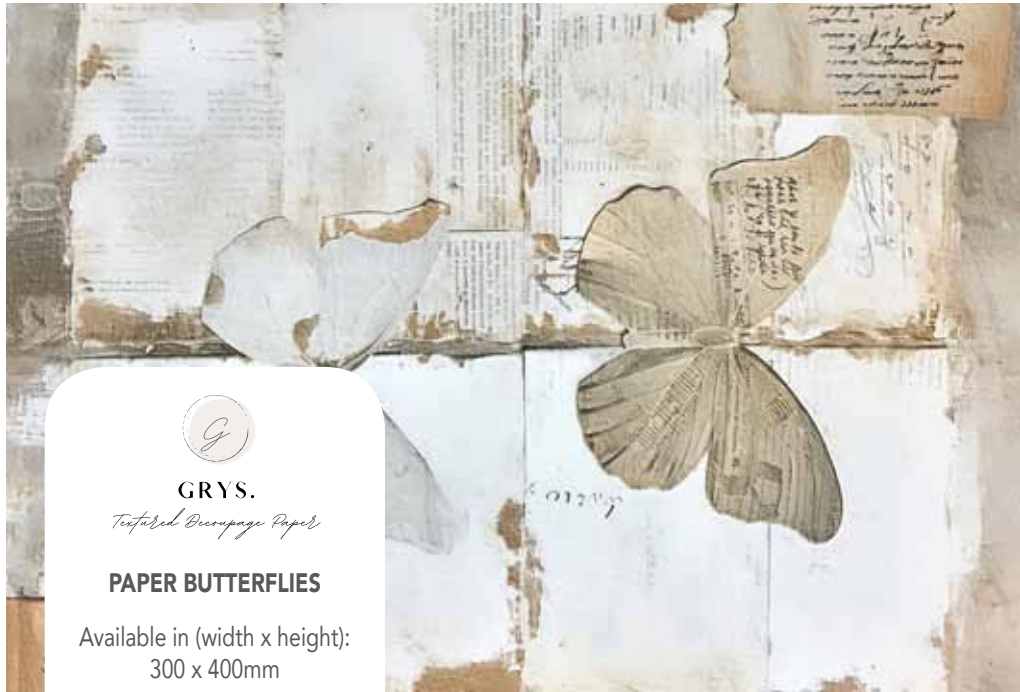

**GRYS.**

*Textured Decoupage Paper*

**NEWSPRINT**

Available in (width x height):

300 x 400mm

598 x 850mm

**GRYS.**

*Textured Decoupage Paper*