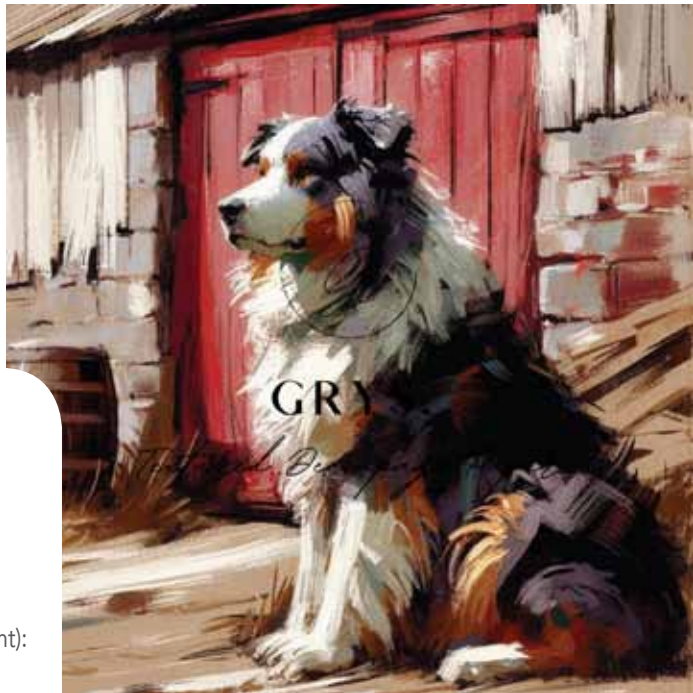

GRYS.

Textured Decoupage Paper

ON DUTY

Available in (width x height):
700 x 700mm