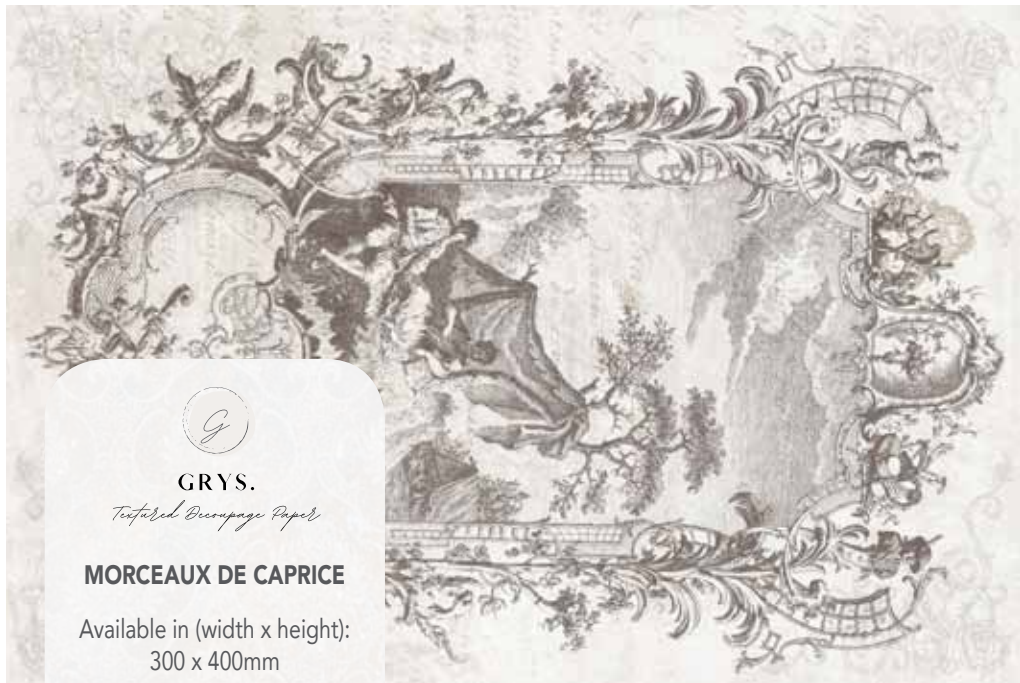

GRYS.

Textured Decoupage Paper

MORCEAUX DE CAPRICE

Available in (width x height):

300 x 400mm

900 x 598mm