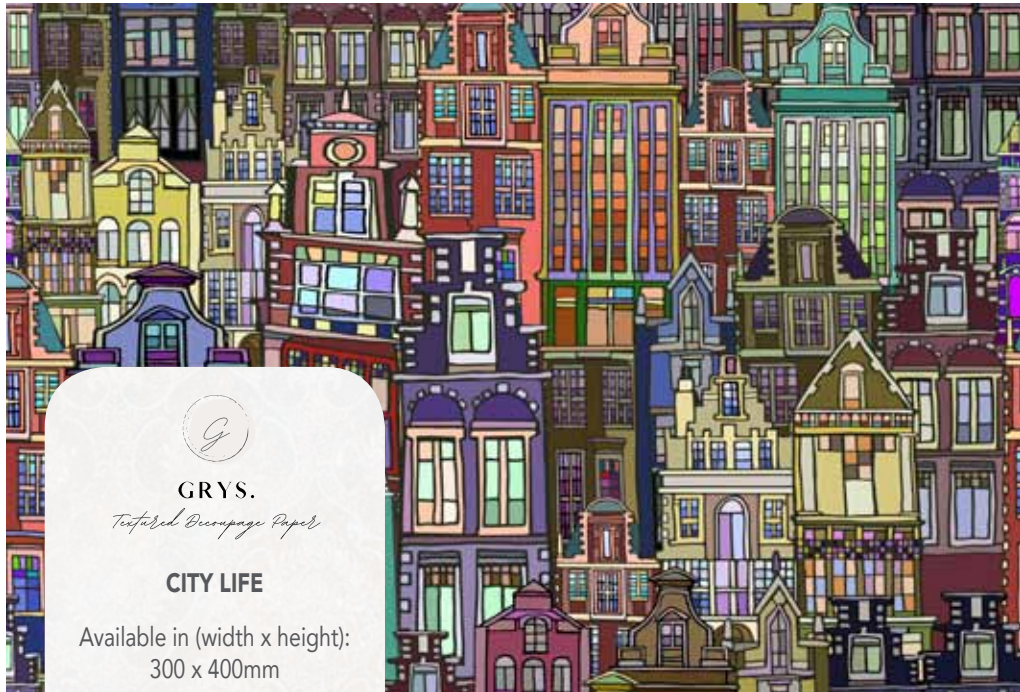

GRYS.

Textured Decoupage Paper

CITY LIFE

Available in (width x height):

300 x 400mm

900 x 598mm