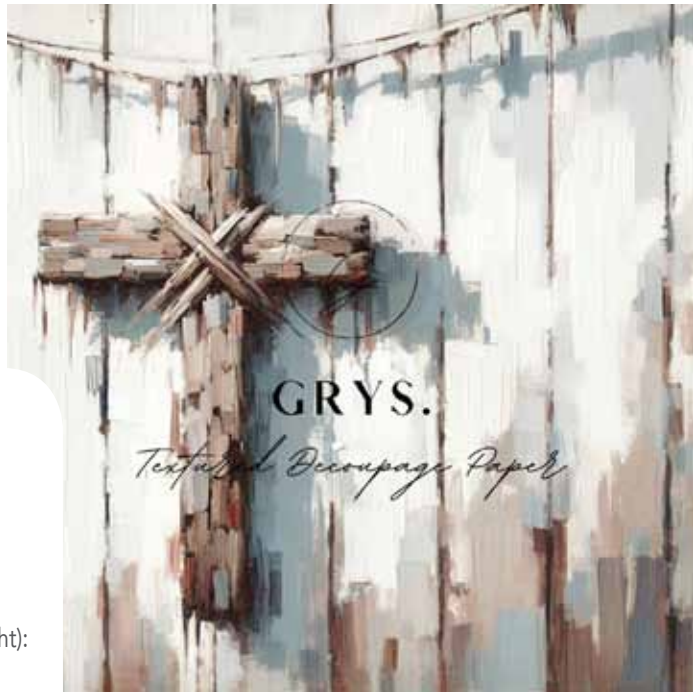

## **COLLECTING SHELLS**

Available in (width x height):

700 x 700mm

**GRYS.**

*Textured Decoupage Paper*

**WEATHERED CROSS**

Available in (width x height):

700 x 700mm