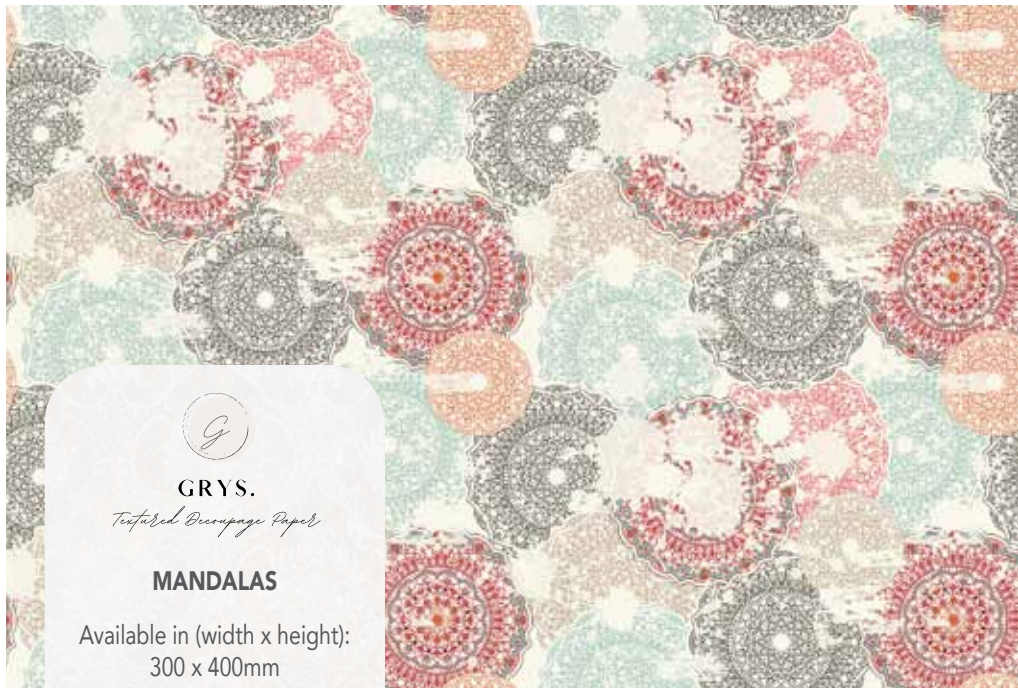

GRYS.

Textured Decoupage Paper

MANDALAS

Available in (width x height):

300 x 400mm

900 x 598mm