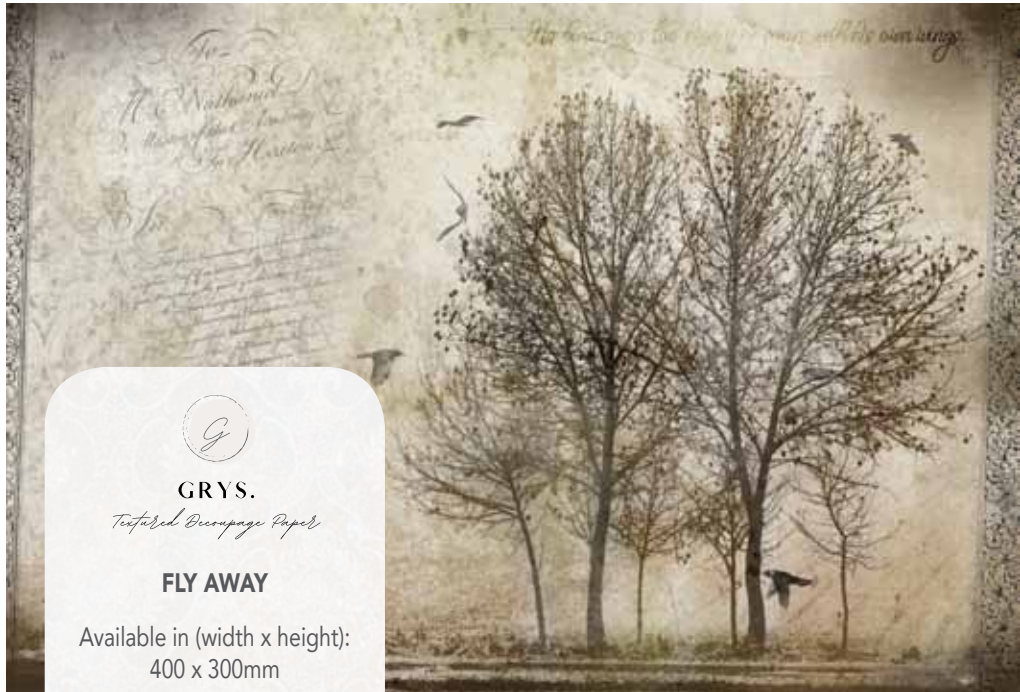

GRYS.

Textured Decoupage Paper

FLY AWAY

Available in (width x height):

400 x 300mm

900 x 598mm