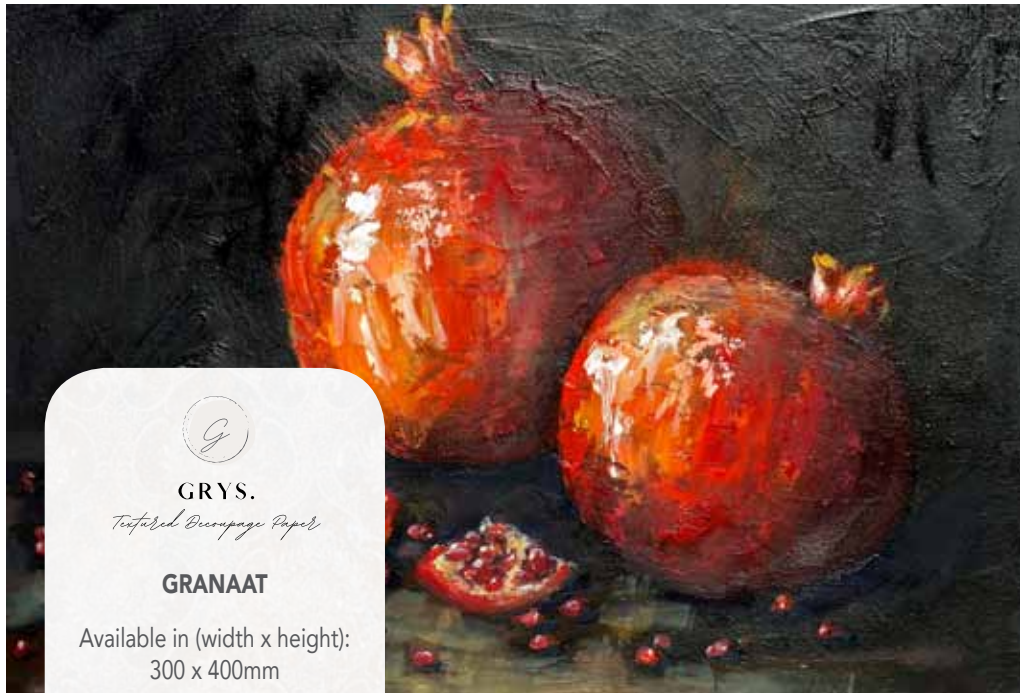

300 x 400mm

900 x 598mm

**GRYS.**

*Textured Decoupage Paper*

**GRANAAT**

Available in (width x height):

300 x 400mm

860 x 598mm