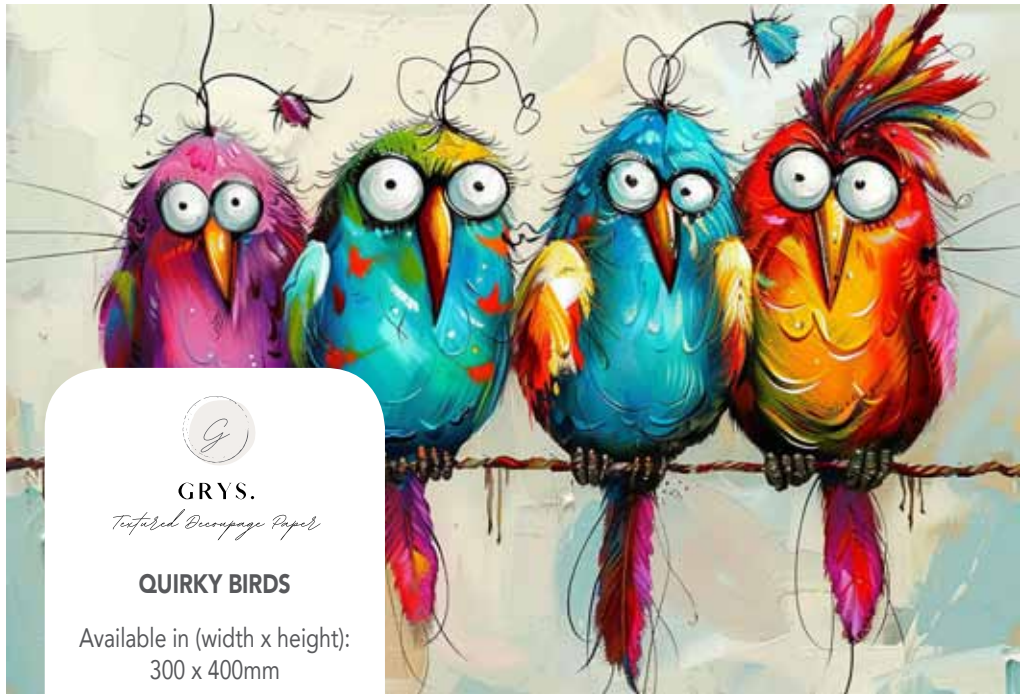

GRYS.

Textured Decoupage Paper

QUIRKY BIRDS

Available in (width x height):

300 x 400mm

598 x 850mm