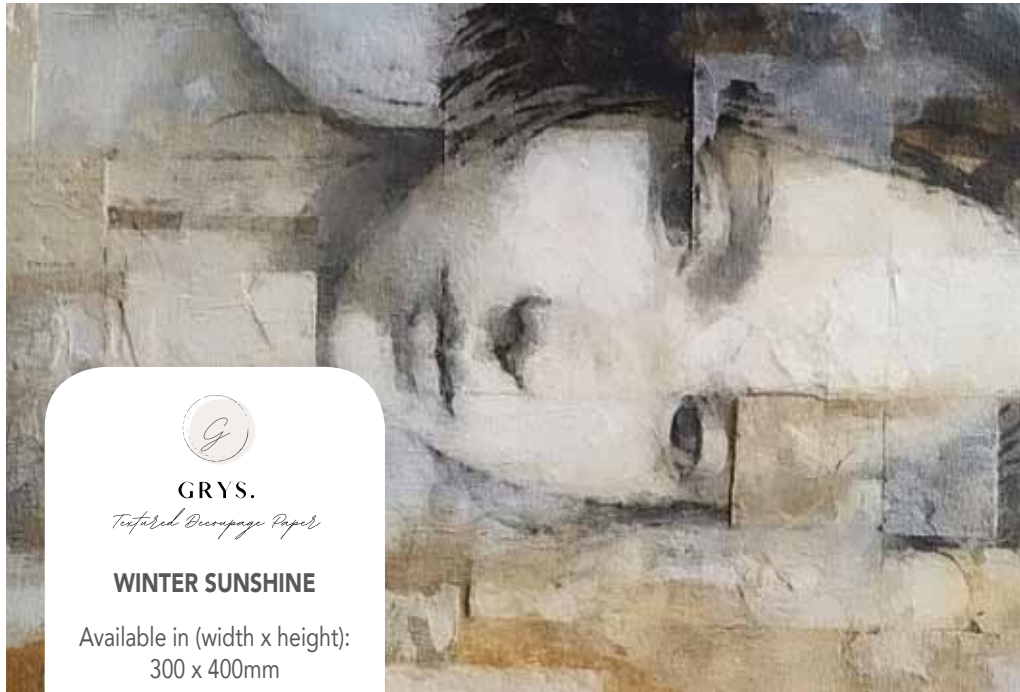

GRYS.

Textured Decoupage Paper

WINTER SUNSHINE

Available in (width x height):

300 x 400mm

598 x 850mm