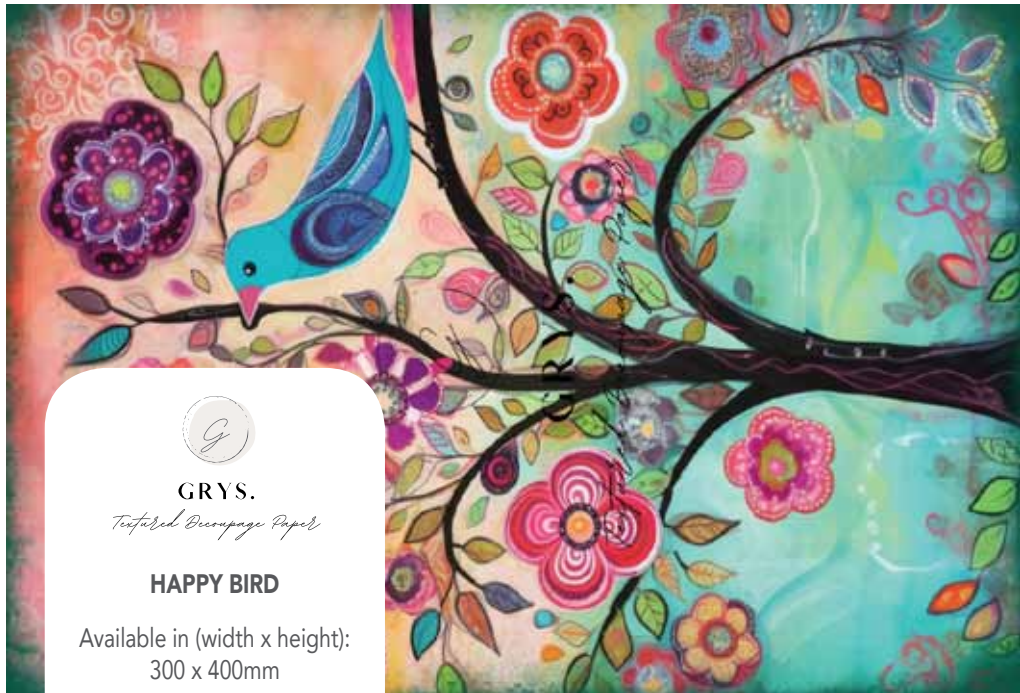

*Textured Decoupage Paper*

**GRYS.**

*Textured Decoupage Paper*

**GOLDEN SUNSET**

Available in (width x height):

300 x 400mm

598 x 850mm

**GRYS.**